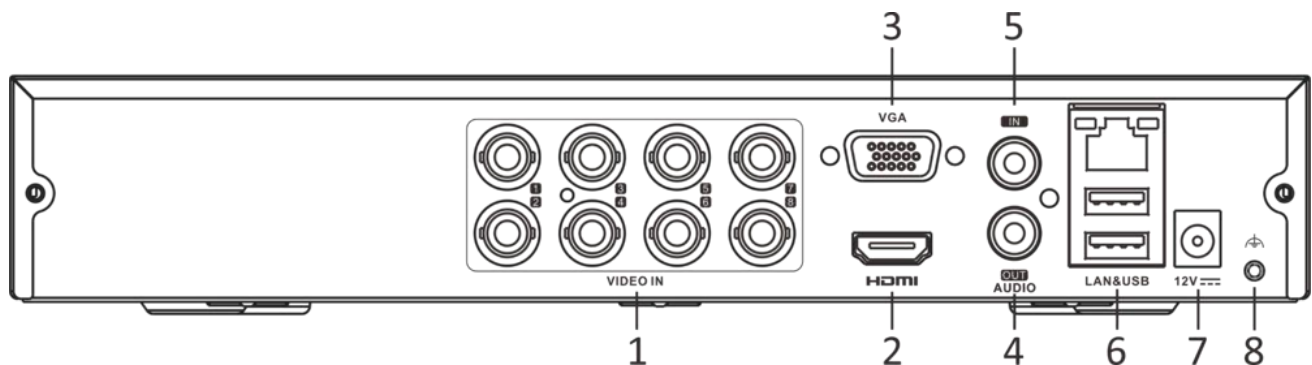

Physical Interface

No.	Description	No.	Description
1	Video and coaxial audio in	5	AUDIO IN, RCA connector
2	HDMI interface	6	LAN network interface and USB interface
3	VGA interface	7	12 VDC power input
4	AUDIO OUT, RCA connector	8	GND

Available Model

iDS-7208HQHI-M1/E

Headquarters

No.555 Qianmo Road, Binjiang District,
Hangzhou 310051, China
T +86-571-8807-5998
www.hikvision.com

Follow us on social media to get the latest product and solution information.