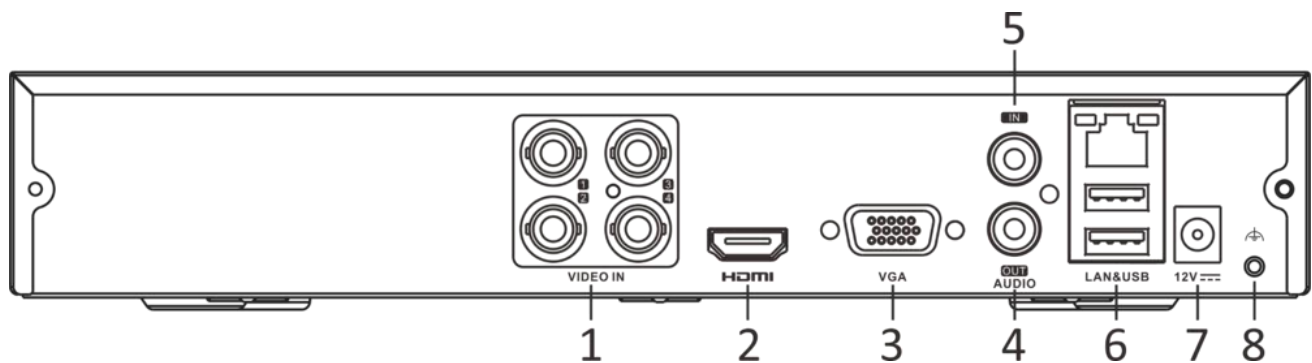

Physical Interface

No.	Description	No.	Description
1	Video and coaxial audio in	5	AUDIO IN, RCA connector
2	HDMI interface	6	LAN network interface and USB interface
3	VGA interface	7	12 VDC power input
4	AUDIO OUT, RCA connector	8	GND

Available Model

iDS-7204HQHI-M1/E

Headquarters

No.555 Qianmo Road, Binjiang District,
Hangzhou 310051, China
T +86-571-8807-5998
www.hikvision.com

Follow us on social media to get the latest product and solution information.