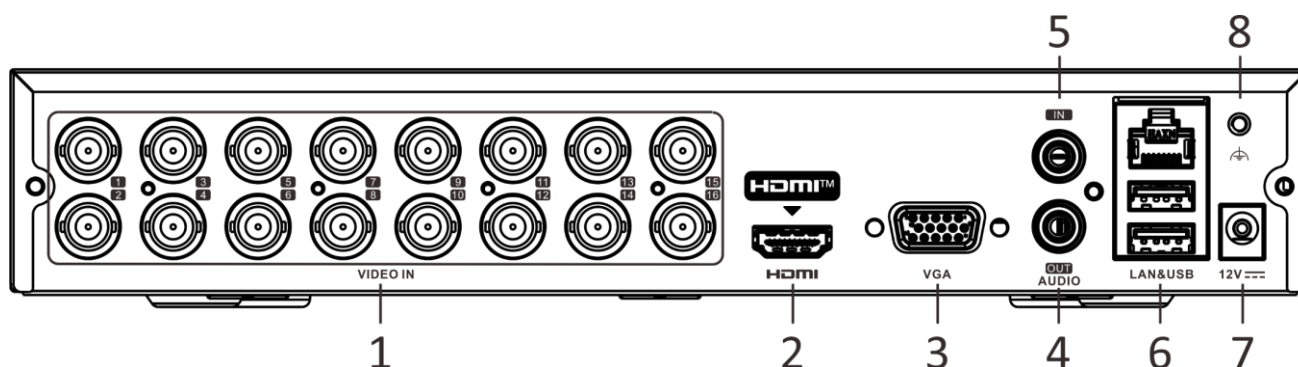

Physical Interface

No.	Description	No.	Description
1	Video and Coaxial Audio In	5	AUDIO IN, RCA Connector
2	HDMI Interface	6	USB Interface and LAN Network Interface
3	VGA Interface	7	Power Input
4	AUDIO OUT, RCA Connector	8	GND

Available Model

iDS-7216HQHI-M1/E

Headquarters

No.555 Qianmo Road, Binjiang District,
Hangzhou 310051, China
T +86-571-8807-5998
www.hikvision.com

Follow us on social media to get the latest product and solution information.